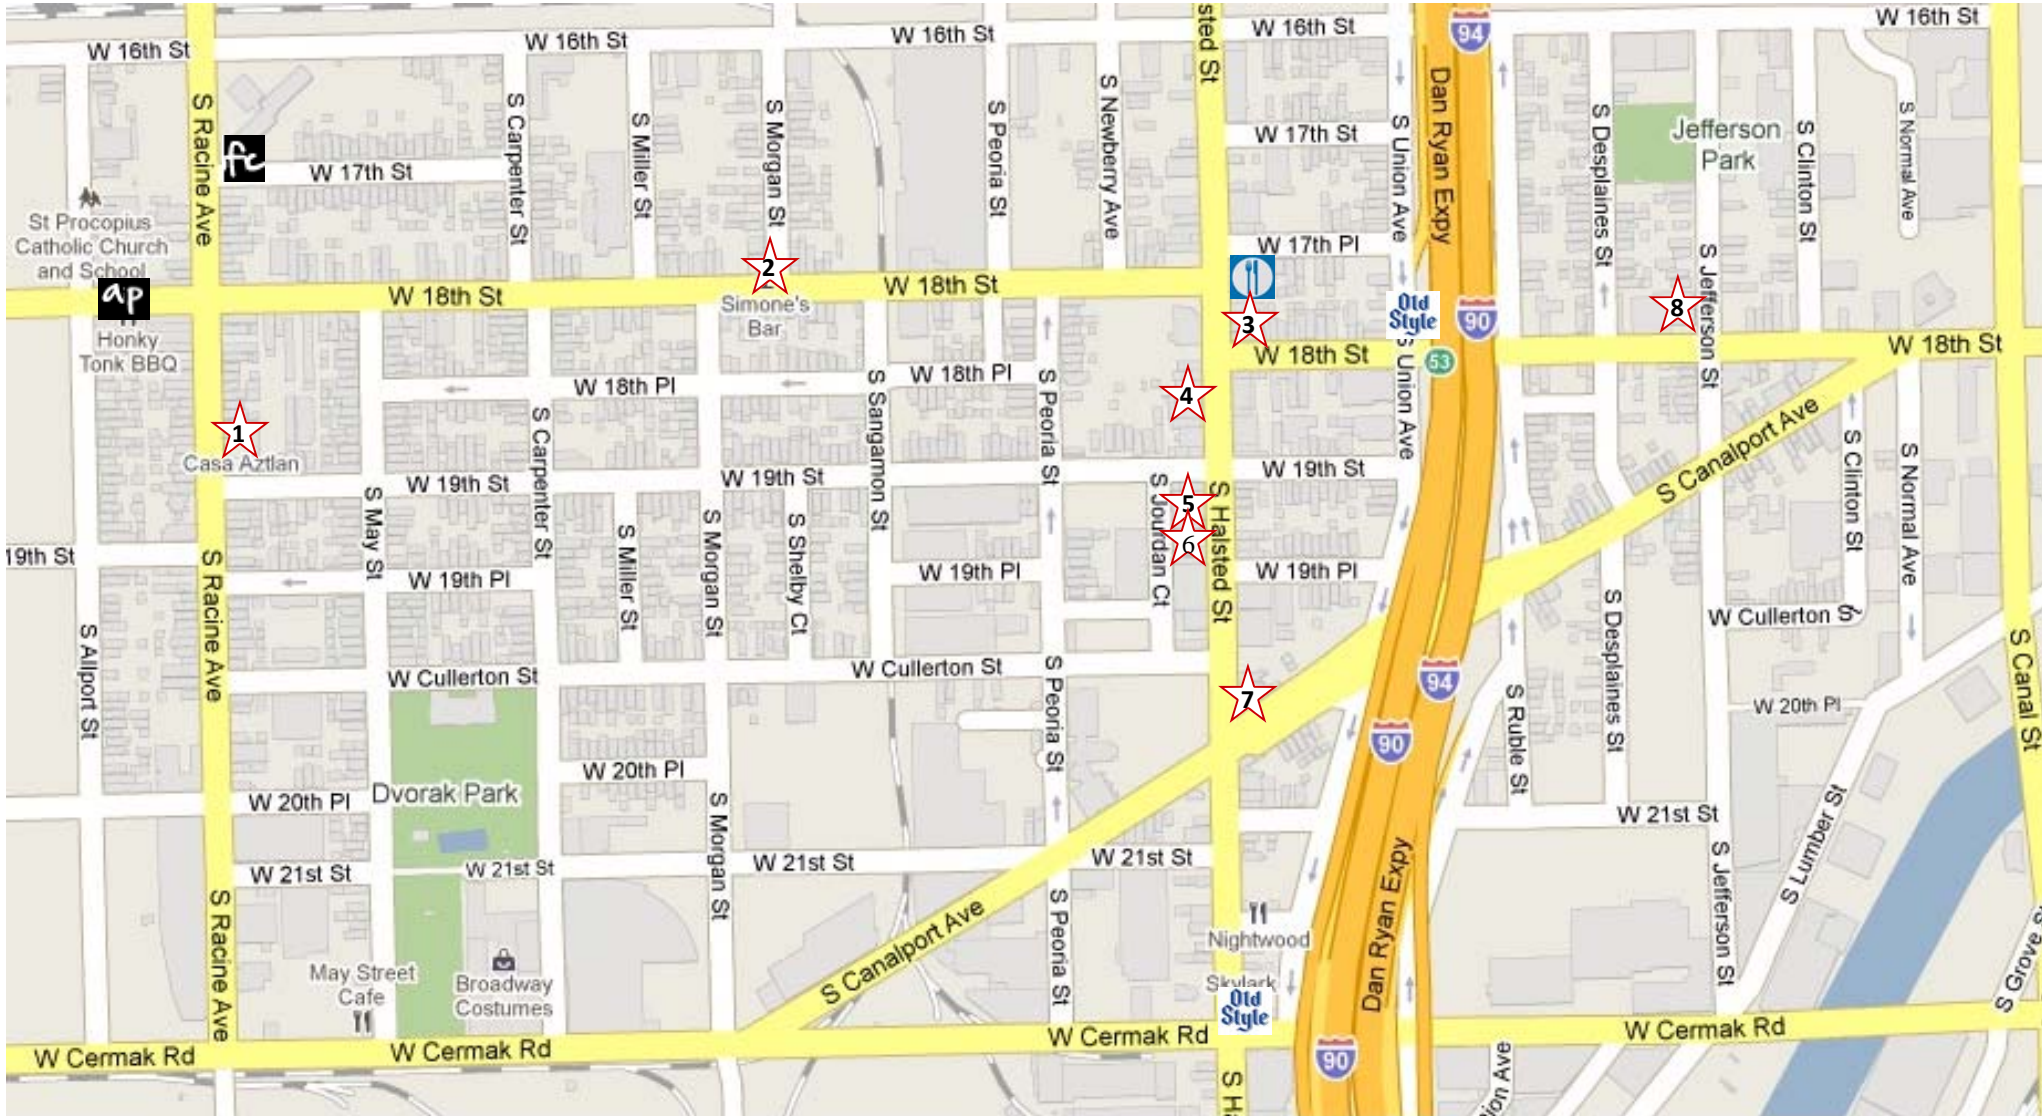

CHICAGO FRINGE FESTIVAL MAP

Fringe Central—1714 S. Racine Ave.

CFF After Party—Honky Tonk BBQ— 1800 S. Racine Ave.

Old Style Party Bar

Skylark—2149 South Halsted St.

Paulies—1750 South Union Ave.

Kristoffer's Café and Bakery— 1733 S. Halsted St.— Official CFF sponsor

CFF performance venue

1. Casa Aztlan—1831 S. Racine Ave.
2. Simone's Bar—960 W. 18th St.
3. Temple Gallery—1749 S. Halsted St.
4. EP Theater—1820 S. Halsted St.
5. Chicago Arts District Gallery, Adelaide Stage
1832 S. Halsted St.
6. Chicago Art Department—1837 S. Halsted St.
7. Chicago Arts District Gallery, Edinburgh Stage
2003 S. Halsted St.
8. Dream Theater—556 W. 18th St.